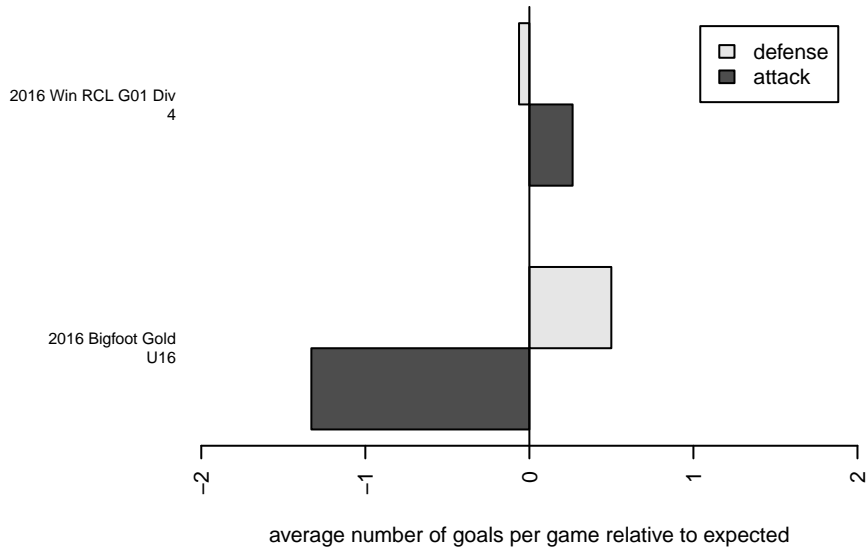

Crossfire Yakima G01

Crossfire Yakima
 Yakima, WA
 G01 total strength=1350
 attack=9.43 defense=4.78
 spr league = Win RCL G01 Div 4
 notes= Alexander 2016

alt names used:
 Sun City Strikers Red G01
 Sun City Strikers 01 RED A 2012 RCL
 Sun City Strikers01 Red A – G11
 Sun City Strikers 01 RED A 2012 RCL
 3RSC Yakima
 Sun City Strikers 01 RED A 2012 RCL
 3RSC Yakima
 Crossfire Yakima Alexander

Venues played:
 2016 Bigfoot Gold U16
 2016 Win RCL G01 Div 4
 2016 WYS Presidents Cup G01 Division 2

Crossfire Yakima G01
 Dots are actual minus expected GF (blue circles) and GA (red triangles).
 Blue line is smoothed change in attack strength. Red is smoothed change in defense strength.

**attack and defense variance (black dot)
relative to other teams
and top 10 in region**

**attack and defense rating
relative to others at age
and all opponents in last 13 months**

**attack and defense rating
relative to others at age
and all opponents in last 13 months**

Performance relative to 13 month average

Performance relative to 13 month average

Distribution of opponents
 Red = Lose zone, Blue = Win zone, Green = Even
 Black line separates win/lose zones

lot. A=Neither has attack advantage, B=Opponent has both attack and defense advantage, C=Opponent has both attack and defense disadvantage, D=Both have