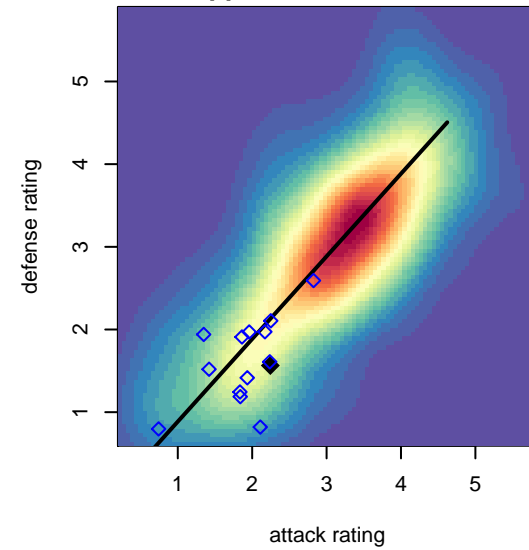

Crossfire Yakima G01

Crossfire Yakima
 Yakima, WA
 G01 total strength=1350
 attack=9.43 defense=4.78
 spr league = Win RCL G01 Div 4
 notes= Alexander 2016

alt names used:
 Sun City Strikers Red G01
 Sun City Strikers 01 RED A 2012 RCL
 Sun City Strikers01 Red A – G11
 Sun City Strikers 01 RED A 2012 RCL
 3RSC Yakima
 Sun City Strikers 01 RED A 2012 RCL
 3RSC Yakima
 Crossfire Yakima Alexander

Venues played:
 2016 Bigfoot Gold U16
 2016 Win RCL G01 Div 4
 2016 WYS Presidents Cup G01 Division 2

Crossfire Yakima G01
 Dots are actual minus expected GF (blue circles) and GA (red triangles).
 Blue line is smoothed change in attack strength. Red is smoothed change in defense strength.

**attack and defense variance (black dot)
relative to other teams
and top 10 in region**

**attack and defense rating
relative to others at age
and all opponents in last 13 months**

**attack and defense rating
relative to others at age
and all opponents in last 13 months**

Performance relative to 13 month average

Performance relative to 13 month average

Distribution of opponents
 Red = Lose zone, Blue = Win zone, Green = Even
 Black line separates win/lose zones

lot. A=Neither has attack advantage, B=Opponent has both attack and defense advantage, C=Opponent has both attack and defense disadvantage, D=Both have