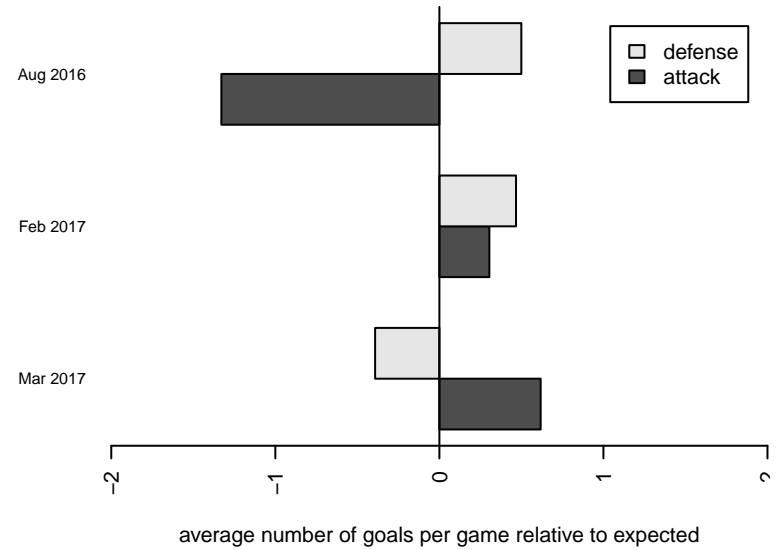

Crossfire Yakima G01

Crossfire Yakima
 Yakima, WA
 G01 total strength=1350
 attack=9.43 defense=4.78
 spr league = Win RCL G01 Div 4
 notes= Alexander 2016

alt names used:
 Sun City Strikers Red G01
 Sun City Strikers 01 RED A 2012 RCL
 Sun City Strikers01 Red A – G11
 Sun City Strikers 01 RED A 2012 RCL
 3RSC Yakima
 Sun City Strikers 01 RED A 2012 RCL
 3RSC Yakima
 Crossfire Yakima Alexander

Venues played:
 2016 Bigfoot Gold U16
 2016 Win RCL G01 Div 4
 2016 WYS Presidents Cup G01 Division 2

Crossfire Yakima G01
 Dots are actual minus expected GF (blue circles) and GA (red triangles).
 Blue line is smoothed change in attack strength. Red is smoothed change in defense strength.

**attack and defense variance (black dot)
relative to other teams
and top 10 in region**

**attack and defense rating
relative to others at age
and all opponents in last 13 months**

**attack and defense rating
relative to others at age
and all opponents in last 13 months**

Performance relative to 13 month average

Performance relative to 13 month average

Distribution of opponents
 Red = Lose zone, Blue = Win zone, Green = Even
 Black line separates win/lose zones

lot. A=Neither has attack advantage, B=Opponent has both attack and defense advantage, C=Opponent has both attack and defense disadvantage, D=Both have