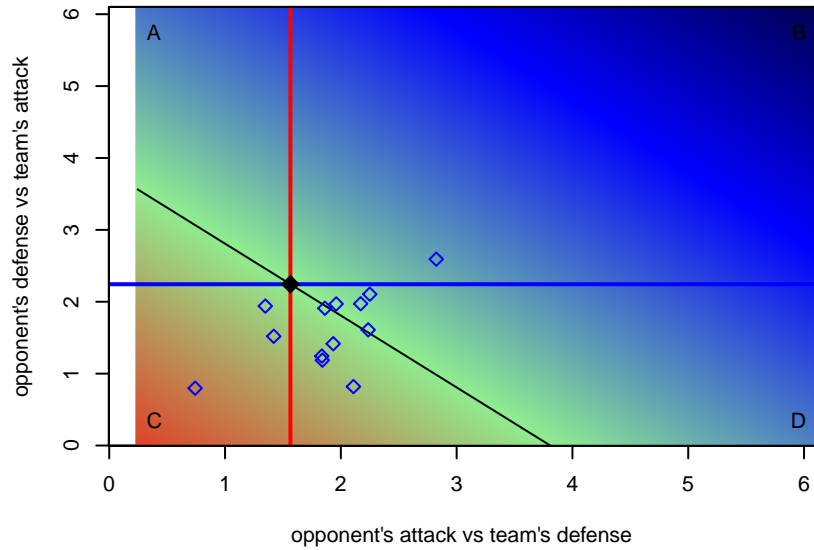

Venues played:
 2016 Bigfoot Gold U16
 2016 Win RCL G01 Div 4
 2016 WYS Presidents Cup G01 Division 2

Crossfire Yakima G01
 Dots are actual minus expected GF (blue circles) and GA (red triangles).
 Blue line is smoothed change in attack strength. Red is smoothed change in defense strength.

**attack and defense variance (black dot)
relative to other teams
and top 10 in region**

**attack and defense rating
relative to others at age
and all opponents in last 13 months**

**attack and defense rating
relative to others at age
and all opponents in last 13 months**

Performance relative to 13 month average

Performance relative to 13 month average

Distribution of opponents
 Red = Lose zone, Blue = Win zone, Green = Even
 Black line separates win/lose zones

lot. A=Neither has attack advantage, B=Opponent has both attack and defense advantage, C=Opponent has both attack and defense disadvantage, D=Both have