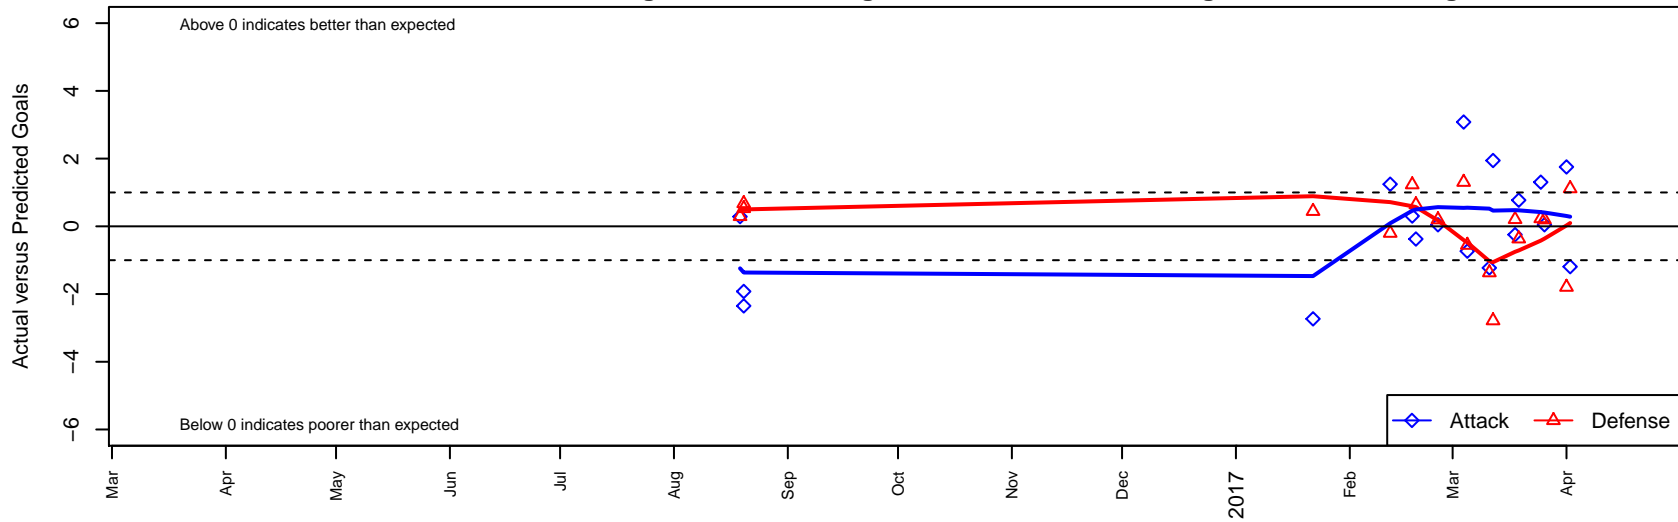

Crossfire Yakima G01

Crossfire Yakima
 Yakima, WA
 G01 total strength=1350
 attack=9.43 defense=4.78
 spr league = Win RCL G01 Div 4
 notes= Alexander 2016

alt names used:
 Sun City Strikers Red G01
 Sun City Strikers 01 RED A 2012 RCL
 Sun City Strikers01 Red A – G11
 Sun City Strikers 01 RED A 2012 RCL
 3RSC Yakima
 Sun City Strikers 01 RED A 2012 RCL
 3RSC Yakima
 Crossfire Yakima Alexander

Venues played:
 2016 Bigfoot Gold U16
 2016 Win RCL G01 Div 4
 2016 WYS Presidents Cup G01 Division 2

Crossfire Yakima G01
 Dots are actual minus expected GF (blue circles) and GA (red triangles).
 Blue line is smoothed change in attack strength. Red is smoothed change in defense strength.

**attack and defense variance (black dot)
relative to other teams
and top 10 in region**

**attack and defense rating
relative to others at age
and all opponents in last 13 months**

**attack and defense rating
relative to others at age
and all opponents in last 13 months**

Performance relative to 13 month average

Performance relative to 13 month average

Distribution of opponents
 Red = Lose zone, Blue = Win zone, Green = Even
 Black line separates win/lose zones

lot. A=Neither has attack advantage, B=Opponent has both attack and defense advantage, C=Opponent has both attack and defense disadvantage, D=Both have