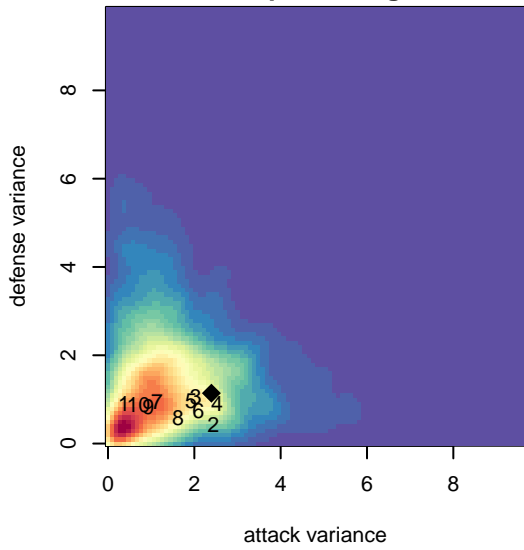

Crossfire Yakima G01

Crossfire Yakima
 Yakima, WA
 G01 total strength=1350
 attack=9.43 defense=4.78
 spr league = Win RCL G01 Div 4
 notes= Alexander 2016

alt names used:
 Sun City Strikers Red G01
 Sun City Strikers 01 RED A 2012 RCL
 Sun City Strikers01 Red A – G11
 Sun City Strikers 01 RED A 2012 RCL
 3RSC Yakima
 Sun City Strikers 01 RED A 2012 RCL
 3RSC Yakima
 Crossfire Yakima Alexander

Venues played:
 2016 Bigfoot Gold U16
 2016 Win RCL G01 Div 4
 2016 WYS Presidents Cup G01 Division 2

Crossfire Yakima G01
 Dots are actual minus expected GF (blue circles) and GA (red triangles).
 Blue line is smoothed change in attack strength. Red is smoothed change in defense strength.

**attack and defense variance (black dot)
relative to other teams
and top 10 in region**

**attack and defense rating
relative to others at age
and all opponents in last 13 months**

**attack and defense rating
relative to others at age
and all opponents in last 13 months**

Performance relative to 13 month average

Performance relative to 13 month average

Distribution of opponents
 Red = Lose zone, Blue = Win zone, Green = Even
 Black line separates win/lose zones

lot. A=Neither has attack advantage, B=Opponent has both attack and defense advantage, C=Opponent has both attack and defense disadvantage, D=Both have