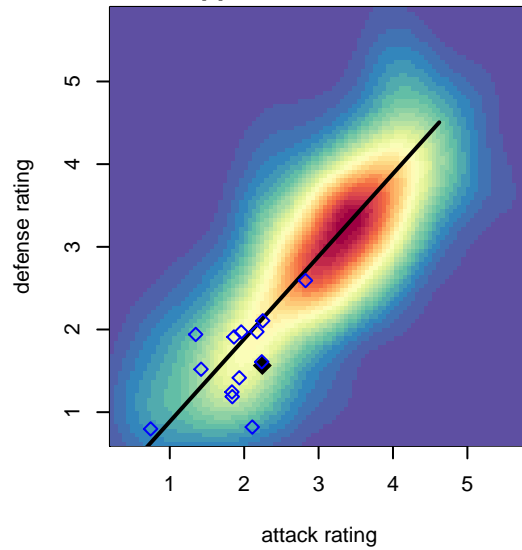

Crossfire Yakima G01

Crossfire Yakima
 Yakima, WA
 G01 total strength=1350
 attack=9.43 defense=4.78
 spr league = Win RCL G01 Div 4
 notes= Alexander 2016

alt names used:
 Sun City Strikers Red G01
 Sun City Strikers 01 RED A 2012 RCL
 Sun City Strikers01 Red A – G11
 Sun City Strikers 01 RED A 2012 RCL
 3RSC Yakima
 Sun City Strikers 01 RED A 2012 RCL
 3RSC Yakima
 Crossfire Yakima Alexander

Venues played:
 2016 Bigfoot Gold U16
 2016 Win RCL G01 Div 4
 2016 WYS Presidents Cup G01 Division 2

Crossfire Yakima G01
 Dots are actual minus expected GF (blue circles) and GA (red triangles).
 Blue line is smoothed change in attack strength. Red is smoothed change in defense strength.

**attack and defense variance (black dot)
relative to other teams
and top 10 in region**

**attack and defense rating
relative to others at age
and all opponents in last 13 months**

**attack and defense rating
relative to others at age
and all opponents in last 13 months**

Performance relative to 13 month average

Performance relative to 13 month average

Distribution of opponents
 Red = Lose zone, Blue = Win zone, Green = Even
 Black line separates win/lose zones

lot. A=Neither has attack advantage, B=Opponent has both attack and defense advantage, C=Opponent has both attack and defense disadvantage, D=Both have